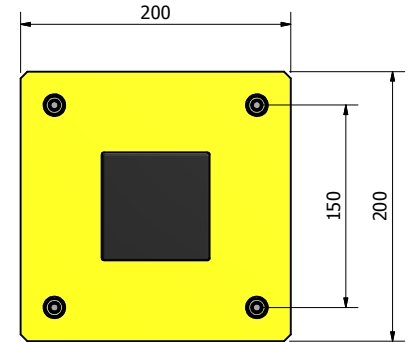

Detail A

Detail B

ORDER CODE

A M 080 0000 7 0 0000

- RAL COLOUR
- T (Terminal)
- L (Linear)
- A (Angular)
- P (Door)
- D (90° Different)
- X (to "X")
- Y (to "T")
- WELDED BASE
- HEIGHT
- PIPE 80x80
- POST
- ACCESS

HEIGHT POST	1080	1620	2020	2320
PIPE	80x80	80x80	80x80	80x80

Steel : S 235 JR	Standard colours : 1018/7035/9005	Finish : Powder coating on self colour	Description : Post 80x80 Viteria system
		Code : AM0800000700000	Standard height Viteria system : h.1080/1620/2020/2320
ACCESS - Safety reserves all rights on this drawing and forbids any reproduction or conveyance to third parties without written authorization.			