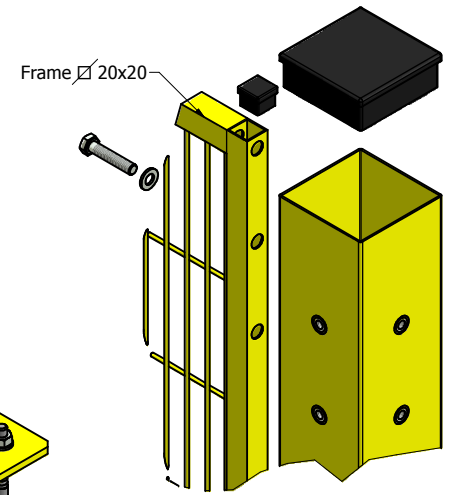

Detail A

Detail B

ORDER CODE

A M 080 0000 7 0 0000

- RAL COLOUR
- T (Terminal)
- L (Linear)
- A (Angular)
- P (Door)
- D (90° Different)
- X (to "X")
- Y (to "T")
- WELDED BASE
- HEIGHT
- PIPE 80x80
- POST
- ACCESS

HEIGHT POST	1080	1620	2020	2320
PIPE	80x80	80x80	80x80	80x80

Steel : S 235 JR	Standard colours : 1018/7035/9005	Finish : Powder coating on self colour	Description : Post 80x80 Viteria system
		Code : AM0800000700000	Standard height Viteria system : h.1080/1620/2020/2320
ACCESS - Safety reserves all rights on this drawing and forbids any reproduction or conveyance to third parties without written authorization.			