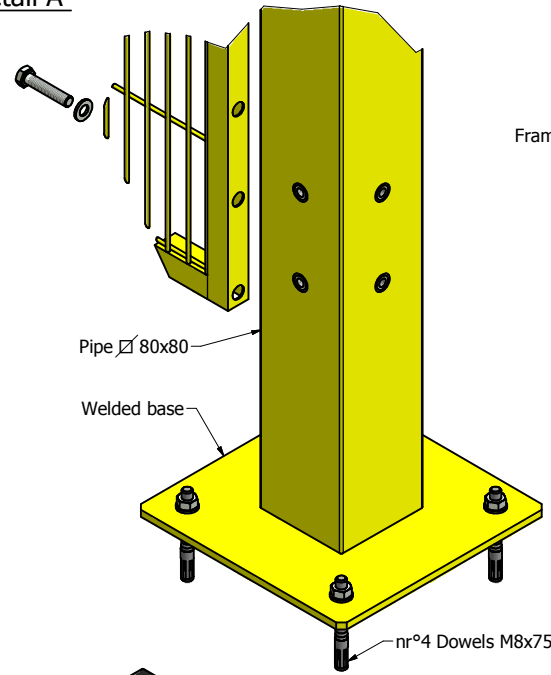

Detail A

Detail B

ORDER CODE

A M 080 0000 7 0 0000

- RAL COLOUR
- T (Terminal)
- L (Linear)
- A (Angular)
- P (Door)
- D (90° Different)
- X (to "X")
- Y (to "T")
- WELDED BASE
- HEIGHT
- PIPE 80x80
- POST
- ACCESS

HEIGHT POST	1080	1620	2020	2320
PIPE	80x80	80x80	80x80	80x80

Steel : S 235 JR	Standard colours : 1018/7035/9005	Finish : Powder coating on self colour	Description : Post 80x80 Viteria system
		Code : AM0800000700000	Standard height Viteria system : h.1080/1620/2020/2320
ACCESS - Safety reserves all rights on this drawing and forbids any reproduction or conveyance to third parties without written authorization.			