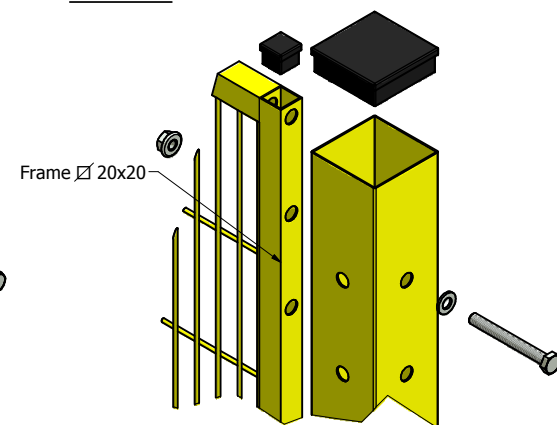

Detail A

Detail B

ORDER CODE

A M 060 0000 7 0 0000

HEIGHT POST	1080	1620	2020	2320
PIPE	60x60	60x60	60x60	60x60

Steel : S 235 JR	Standard colours : 1018/7035/9005	Finish : Powder coating on self colour	Description : Post 60x60 with Viteria system
		Code : AM0600000700000	Standard height Viteria system: h.1080/1620/2020/2320
ACCESS - Safely reserves all rights on this drawing and forbids any reproduction or conveyance to third parties without written authorization.			