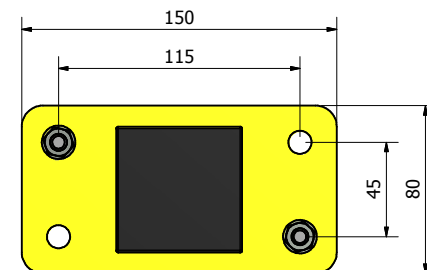

Detail A

Detail B

ORDER CODE

A M 060 0000 7 0 0000

HEIGHT POST	1080	1620	2020	2320
PIPE	60x60	60x60	60x60	60x60

Steel : S 235 JR	Standard colours : 1018/7035/9005	Finish : Powder coating on self colour	Description : Post 60x60 with Viteria system
		Code : AM0600000700000	Standard height Viteria system: h.1080/1620/2020/2320
ACCESS - Safely reserves all rights on this drawing and forbids any reproduction or conveyance to third parties without written authorization.			