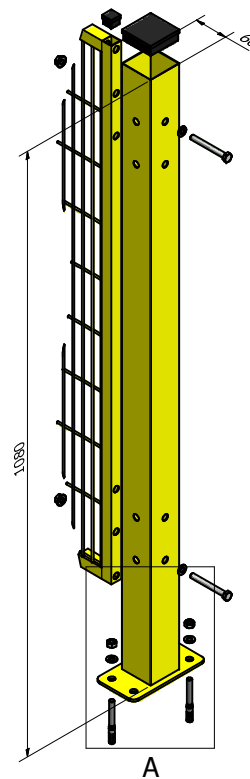

Detail A

Detail B

ORDER CODE

A M 060 0000 7 0 0000

HEIGHT POST	1080	1620	2020	2320
PIPE	60x60	60x60	60x60	60x60

Steel : S 235 JR	Standard colours : 1018/7035/9005	Finish : Powder coating on self colour	Description : Post 60x60 with Viteria system
		Code : AM0600000700000	Standard height Viteria system: h.1080/1620/2020/2320
ACCESS - Safely reserves all rights on this drawing and forbids any reproduction or conveyance to third parties without written authorization.			