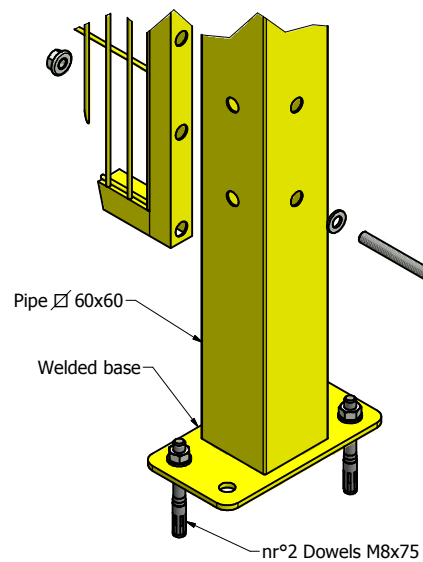

Detail A

Detail B

ORDER CODE

A M 060 0000 7 0 0000

HEIGHT POST	1080	1620	2020	2320
PIPE	60x60	60x60	60x60	60x60

Steel : S 235 JR	Standard colours : 1018/7035/9005	Finish : Powder coating on self colour	Description : Post 60x60 with Viteria system
		Code : AM0600000700000	Standard height Viteria system: h.1080/1620/2020/2320
ACCESS - Safely reserves all rights on this drawing and forbids any reproduction or conveyance to third parties without written authorization.			