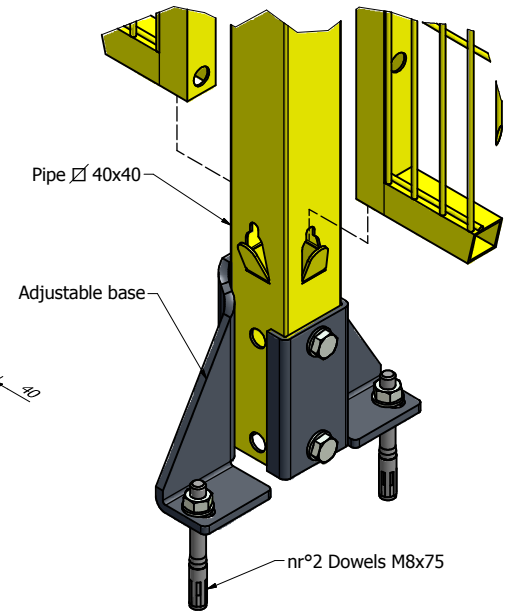

Detail A

Detail B

ORDER CODE

A M M 40 0000 1 U 0000

HEIGHT POST	1080	1620	2020	2320
PIPE	40x40	40x40	40x40	40x40

Steel : S 235 JR	Standard colours : 1018/7035/9005	Finish : Powder coating on self colour	Description : Post 40x40 with Meta 1 system Europe patent No. 226451
		Code : AMM4000001U0000	Standard height Meta 1 system : h.1080/1620/2020/2320
ACCESS - Safety reserves all rights on this drawing and forbids any reproduction or conveyance to third parties without written authorization.			