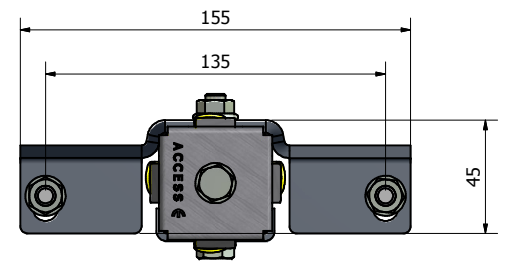

Detail A

Detail B

ORDER CODE

A M M 40 0000 1 U 0000

HEIGHT POST	1080	1620	2020	2320
PIPE	40x40	40x40	40x40	40x40

Steel : S 235 JR	Standard colours : 1018/7035/9005	Finish : Powder coating on self colour	Description : Post 40x40 with Meta 1 system Europe patent No. 226451
		Code : AMM4000001U0000	Standard height Meta 1 system : h.1080/1620/2020/2320
ACCESS - Safety reserves all rights on this drawing and forbids any reproduction or conveyance to third parties without written authorization.			