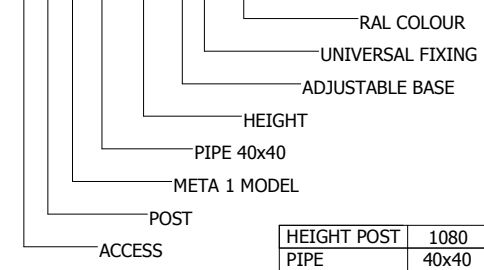

Detail A

Detail B

ORDER CODE

A M M 40 0000 1 U 0000

HEIGHT POST	1080	1620	2020	2320
PIPE	40x40	40x40	40x40	40x40

Steel : S 235 JR	Standard colours : 1018/7035/9005	Finish : Powder coating on self colour	Description : Post 40x40 with Meta 1 system Europe patent No. 226451
		Code : AMM4000001U0000	Standard height Meta 1 system : h.1080/1620/2020/2320
ACCESS - Safety reserves all rights on this drawing and forbids any reproduction or conveyance to third parties without written authorization.			