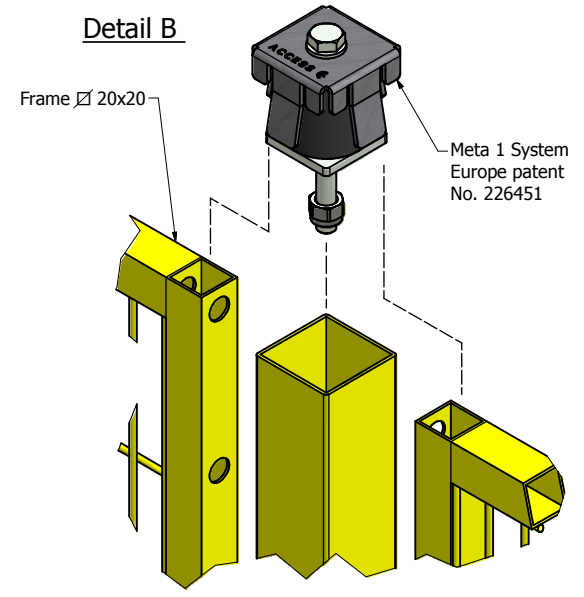

Detail A

Detail B

ORDER CODE

A M M 40 0000 1 U 0000

HEIGHT POST	1080	1620	2020	2320
PIPE	40x40	40x40	40x40	40x40

Steel : S 235 JR	Standard colours : 1018/7035/9005	Finish : Powder coating on self colour	Description : Post 40x40 with Meta 1 system Europe patent No. 226451
		Code : AMM4000001U0000	Standard height Meta 1 system : h.1080/1620/2020/2320
ACCESS - Safety reserves all rights on this drawing and forbids any reproduction or conveyance to third parties without written authorization.			