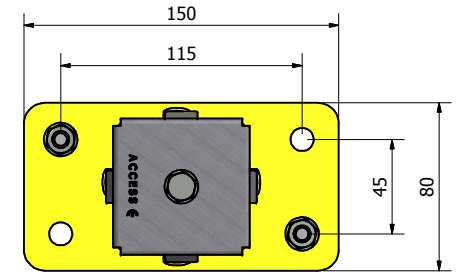

**Detail A**

**Detail B**

**ORDER CODE**

**A M M 60 0000 7 U 0000**

HEIGHT POST	1080	1620	2020	2320
PIPE	60x60	60x60	60x60	60x60

Steel : S 235 JR	Standard colours : 1018/7035/9005	Finish : Powder coating on self colour	Description : Post 60x60 with Meta 1 system Europe patent No. 226451
		Code : AMM6000007U0000	Standard height Meta 1 system : h.1080/1620/2020/2320
ACCESS - Safely reserves all rights on this drawing and forbids any reproduction or conveyance to third parties without written authorization.			