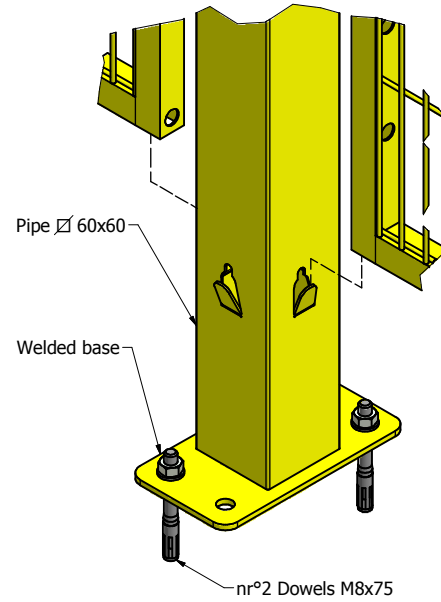

**Detail A**

**Detail B**

**ORDER CODE**

**A M M 60 0000 7 U 0000**

HEIGHT POST	1080	1620	2020	2320
PIPE	60x60	60x60	60x60	60x60

Steel : S 235 JR	Standard colours : 1018/7035/9005	Finish : Powder coating on self colour	Description : Post 60x60 with Meta 1 system Europe patent No. 226451
		Code : AMM6000007U0000	Standard height Meta 1 system : h.1080/1620/2020/2320
ACCESS - Safely reserves all rights on this drawing and forbids any reproduction or conveyance to third parties without written authorization.			