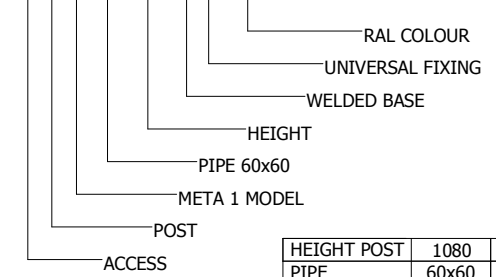

**Detail A**

**Detail B**

**ORDER CODE**

**A M M 60 0000 7 U 0000**

HEIGHT POST	1080	1620	2020	2320
PIPE	60x60	60x60	60x60	60x60

Steel : S 235 JR	Standard colours : 1018/7035/9005	Finish : Powder coating on self colour	Description : Post 60x60 with Meta 1 system Europe patent No. 226451
		Code : AMM6000007U0000	Standard height Meta 1 system : h.1080/1620/2020/2320
ACCESS - Safely reserves all rights on this drawing and forbids any reproduction or conveyance to third parties without written authorization.			