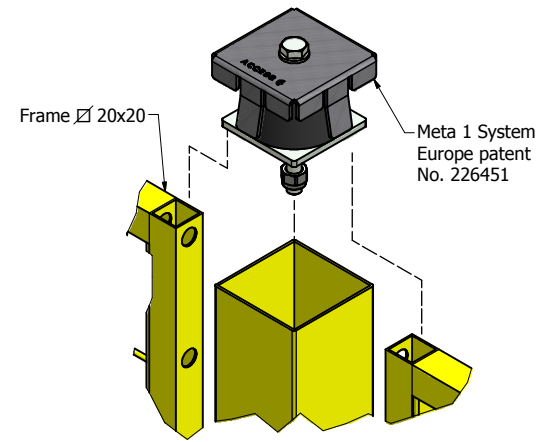

**Detail A**

**Detail B**

**ORDER CODE**

**A M M 60 0000 7 U 0000**

HEIGHT POST	1080	1620	2020	2320
PIPE	60x60	60x60	60x60	60x60

Steel : S 235 JR	Standard colours : 1018/7035/9005	Finish : Powder coating on self colour	Description : Post 60x60 with Meta 1 system Europe patent No. 226451
		Code : AMM6000007U0000	Standard height Meta 1 system : h.1080/1620/2020/2320
ACCESS - Safely reserves all rights on this drawing and forbids any reproduction or conveyance to third parties without written authorization.			