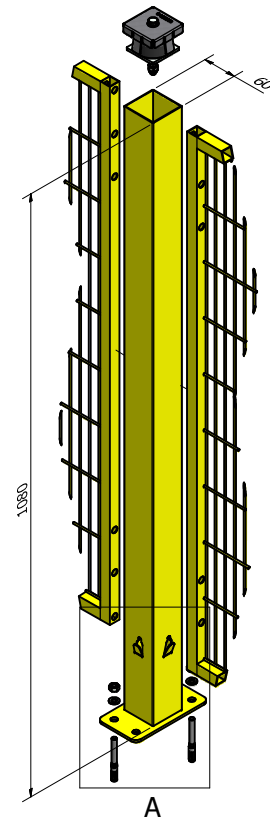

**Detail A**

**Detail B**

**ORDER CODE**

**A M M 60 0000 7 U 0000**

HEIGHT POST	1080	1620	2020	2320
PIPE	60x60	60x60	60x60	60x60

Steel : S 235 JR	Standard colours : 1018/7035/9005	Finish : Powder coating on self colour	Description : Post 60x60 with Meta 1 system Europe patent No. 226451
		Code : AMM6000007U0000	Standard height Meta 1 system : h.1080/1620/2020/2320
ACCESS - Safely reserves all rights on this drawing and forbids any reproduction or conveyance to third parties without written authorization.			